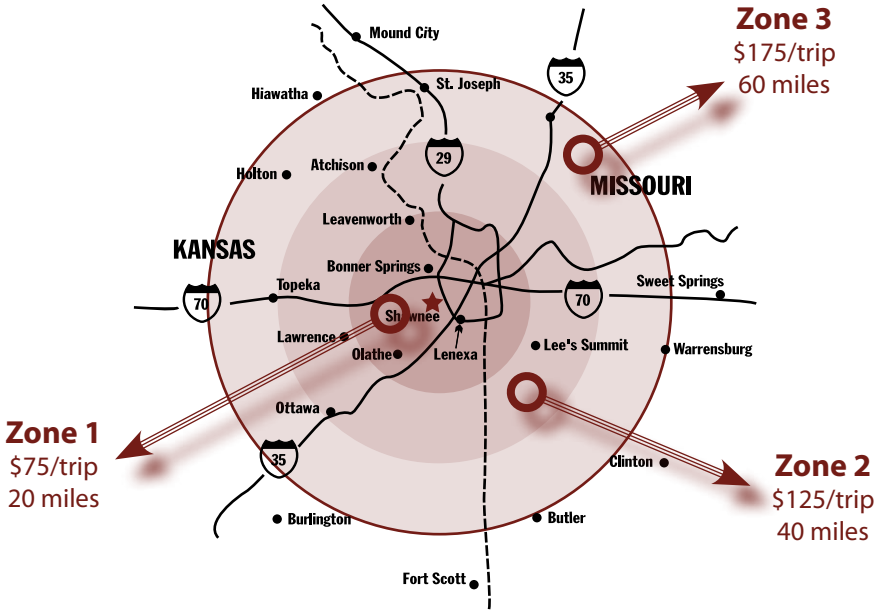

EXPRESS DELIVERY SERVICE

Offering You:

- Rapid Response Time
- Year-Round Availability
- Fresh Product
- Courteous Drivers

To arrange delivery:

Phone: (913) 441-2400

(800) 441-2403

Fax: (913) 441-2429

Email: trees@hermesnursery.com

- No minimum order required
- Off-load time over 30 minutes will be billed at $50.00/hour in 15 minute increments
- Hermes Nursery reserves the right to add fuel surcharges
- Delivery fees are subject to change without notice
- For areas outside the map, please call for a quote

(913) 441-2400

(800) 441-2403

Fax: (913) 441-2429